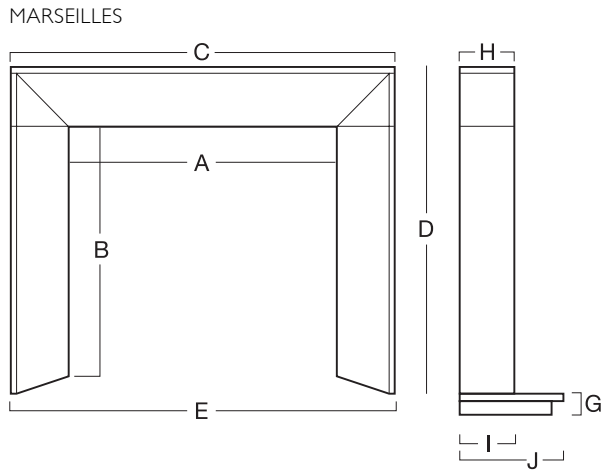

Limestone and Marble Mantelpieces

All above Mantels and hearths are available in Pearla Honed and Sahara Honed Marble and Turkish Limestone.