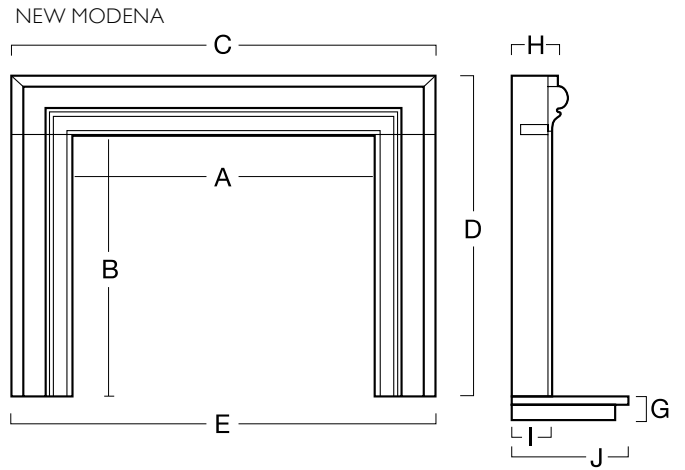

Limestone and Marble Mantelpieces

All above Mantels and hearths are available in Pearla Honed and Sahara Honed Marble and Turkish Limestone.