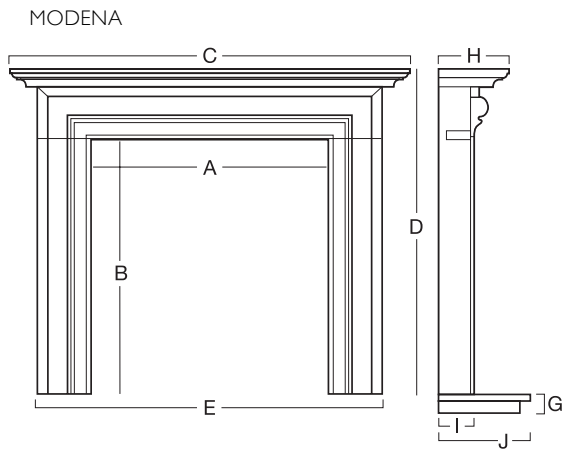

Limestone and Marble Mantelpieces

All above Mantels and hearths are available in Pearla Honed and Sahara Honed Marble and Turkish Limestone.