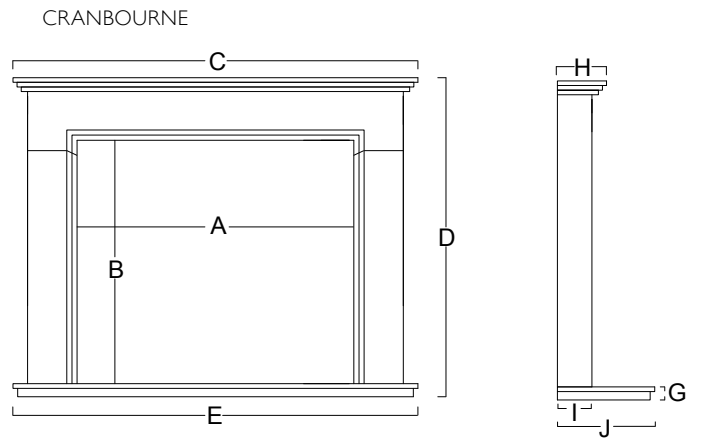

Limestone and Marble Mantelpieces

All above Mantels and hearths are available in Pearla Honed and Sahara Honed Marble and Turkish Limestone.