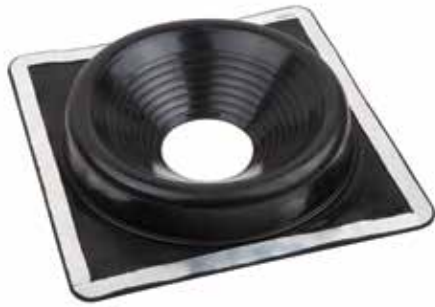

Jetmaster Firebox Components

Jetmaster Firebox shown with Gather and Logan
Sizes from 400 to 1500 held
in stock by Jetmaster Australia

Jetmaster Firebox

Jetmaster Logan

Jetmaster Gather

2 Flue Jetmaster Gather
Only available for 1200 and 1500 fireboxes

Offset Gather
Only available for 700 and 850 fireboxes

Brilliant Heat. Beautiful to Watch.

Dektites & Flashing

Corrugated and Metal roof Dektites

Sizes Available:

- Dektite/Soaker - DF603 - 114-254
 - Dektite/Soaker - DF605 - 254-406
 - Dektite/Soaker - DF606 - 308-610
 - Dektite - DFE107G - 150-300
 - Dektite - DFE109G - 230-508
- (Grey - Brisbane); (Black - Sydney)