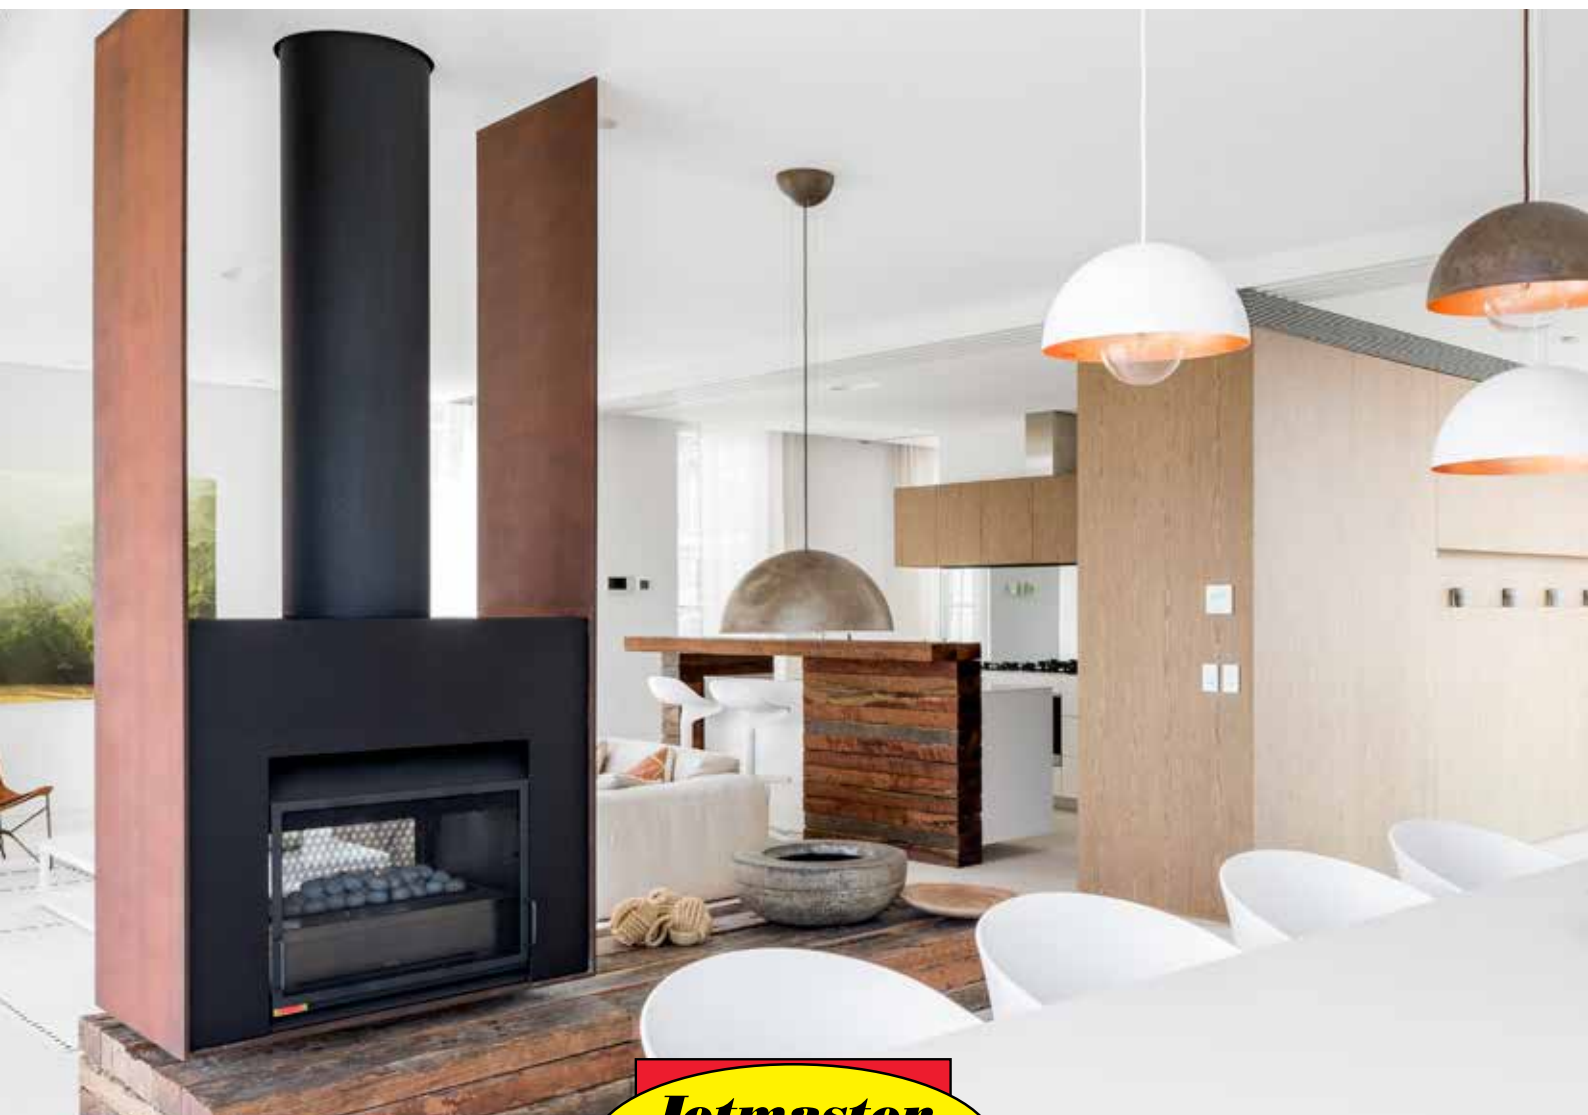

Brilliant Heat. Beautiful to Watch.