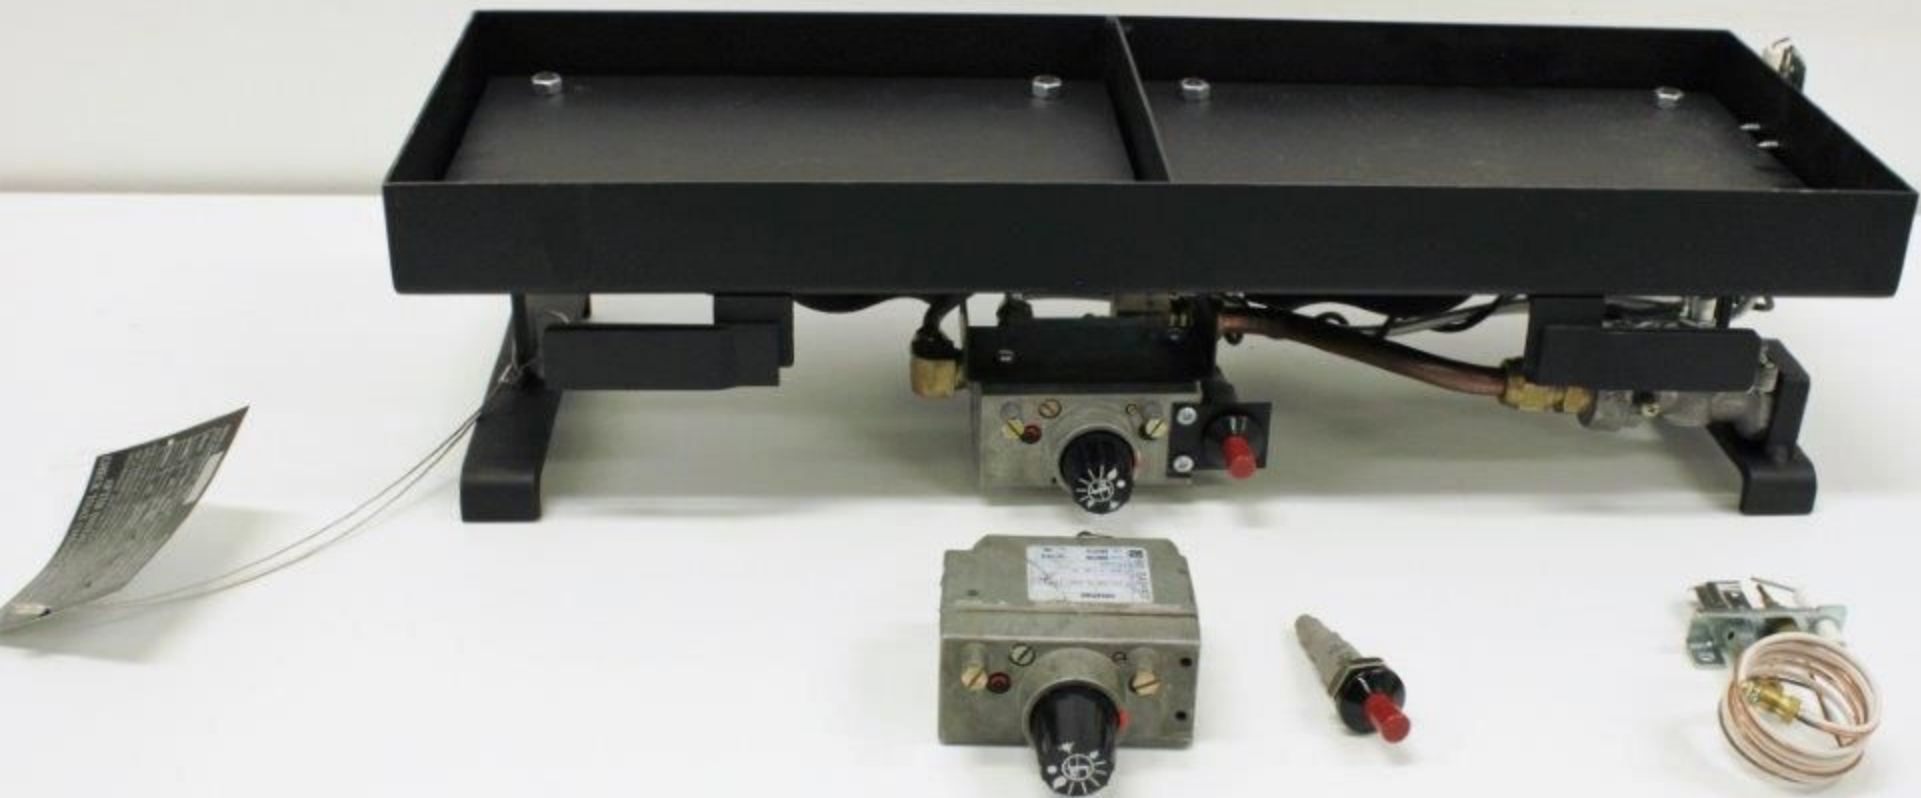

600MK3 - 850MK3 NON MILLIVOLT BURNER

**NON MILLIVOLT BURNER 600MK3 - 850MK3
AVAILABLE IN NAT GAS ONLY**

**TO SUIT 600MK3 - 850MK3 NON MILLIVOLT
NAT GAS ONLY**

**GAS VALVE
J-660190**

**PIEZO & NUT
J-892116**

**PILOT
J-9002**