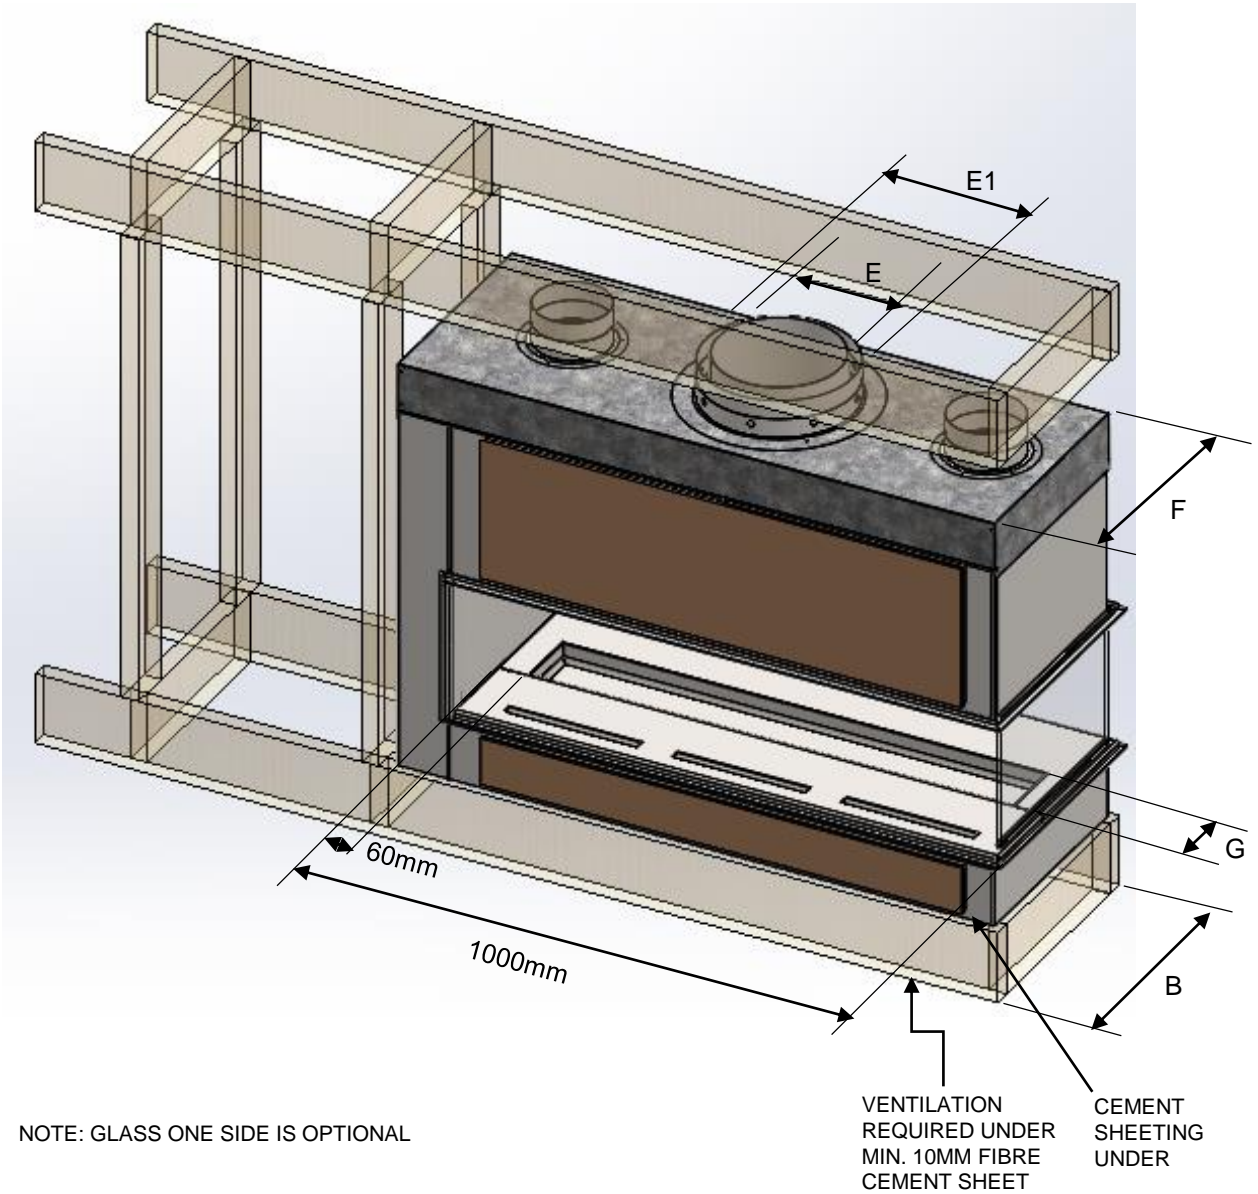

Measurement and Specification of NDEI

HORIZON THREE SIDED : PAGE 1

THREE SIDED	A	B*	C	D	E	E1	F	G
1100 LOW LINE	1270	480*	870	435	10"	12"	450	135
1500 LOW LINE	1680	490*	1000	565	12"	14"	435	60

* NOT INCLUDING 10MM FIBRE CEMENT SHEETING

Installation Instructions Kemplan Natural Draft Electronic Ignition Gas Fireplaces

Measurement and Specification of NDEI

HORIZON THREE SIDED : PAGE 2

THREE SIDED	A	B*	C	D	E	E1	F	G
1100 LOW LINE	1270	480*	870	435	10"	12"	450	135
1500 LOW LINE	1680	490*	1000	565	12"	14"	435	60