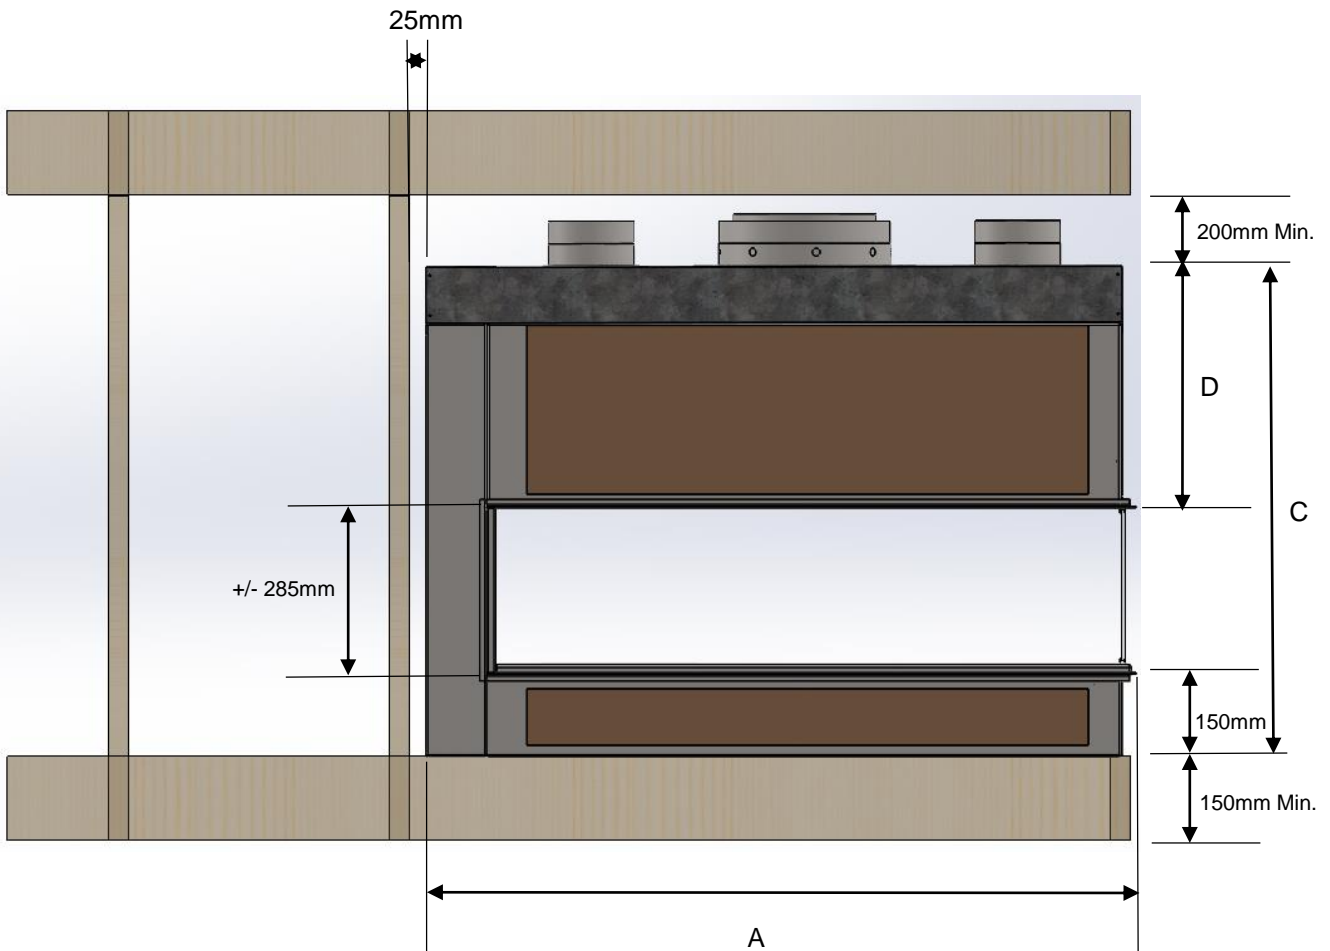

Measurement and Specification of NDEI

HORIZON THREE SIDED : PAGE 1

THREE SIDED	A	B*	C	D	E	E1	F	G
1100 LOW LINE	1270	480*	870	435	10"	12"	450	135
1500 LOW LINE	1680	490*	1000	565	12"	14"	435	60

* NOT INCLUDING 10MM FIBRE CEMENT SHEETING

Installation Instructions Kemplan Natural Draft Electronic Ignition Gas Fireplaces

Measurement and Specification of NDEI

HORIZON THREE SIDED : PAGE 2

THREE SIDED	A	B*	C	D	E	E1	F	G
1100 LOW LINE	1270	480*	870	435	10"	12"	450	135
1500 LOW LINE	1680	490*	1000	565	12"	14"	435	60

* NOT INCLUDING 10MM FIBRE CEMENT SHEETING