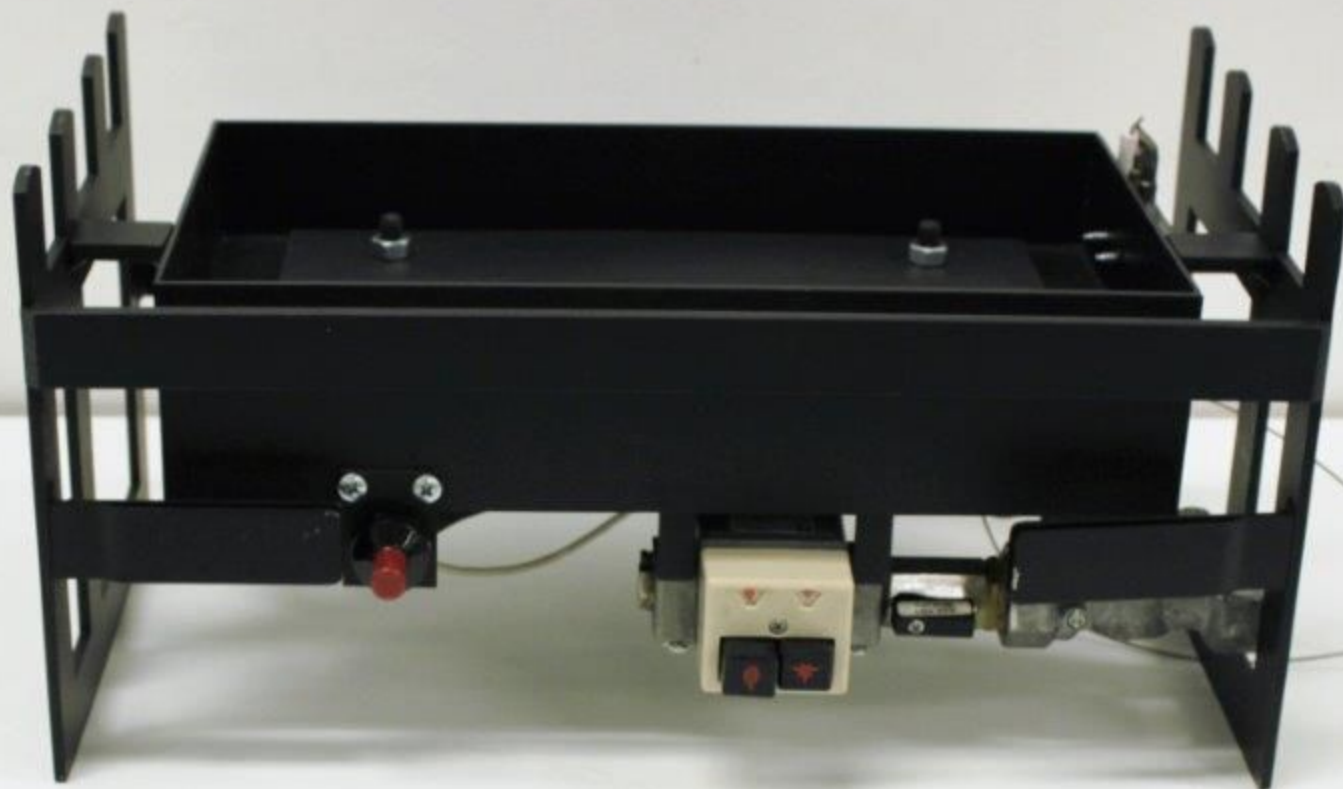

TO SUIT 400MK2 - 1050MK2 NON MILLIVOLT  
NAT AND LP GAS

PIEZO & NUT  
J-892116

GAS VALVE  
J-50017

NAT GAS REGULATOR  
J-6160595

PILOT NAT GAS  
J-9418

PILOT LP GAS  
J-9603

**400MK2 - 1050MK2 NON MILLIVOLT BURNER**

**NON MILLIVOLT BURNER 400MK2 - 1050MK2  
AVAILABLE NAT AND LP GAS**