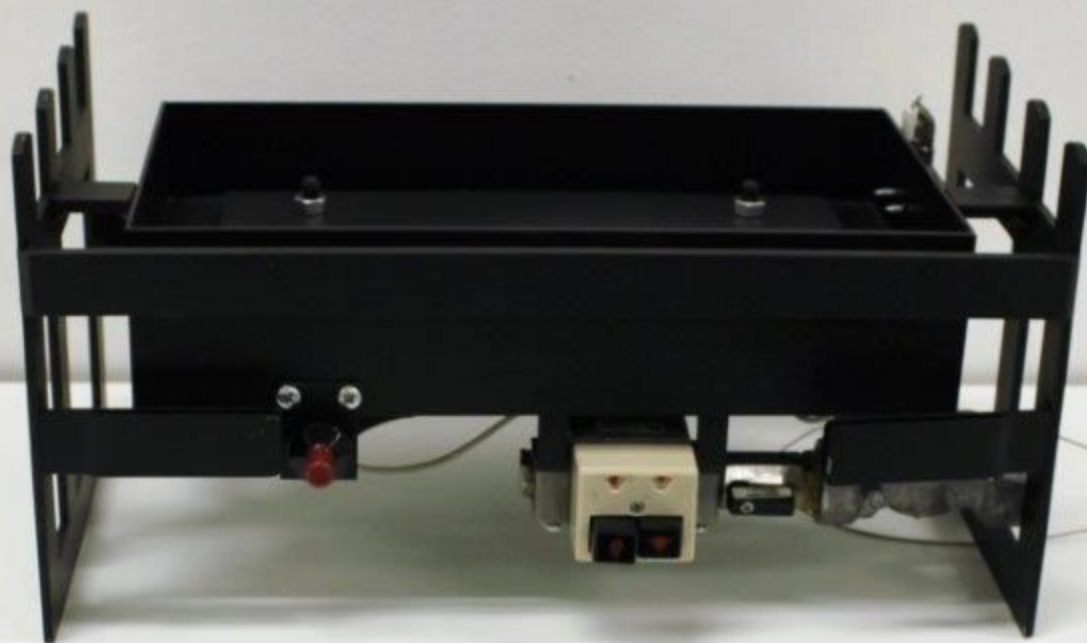

TO SUIT 400MK2 - 1050MK2 NON MILLIVOLT  
NAT AND LP GAS

PIEZO & NUT  
J-892116

GAS VALVE  
J-50017

NAT GAS REGULATOR  
J-6160595

PILOT NAT GAS  
J-9418

PILOT LP GAS  
J-9603

**400MK2 - 1050MK2 NON MILLIVOLT BURNER**

**NON MILLIVOLT BURNER 400MK2 - 1050MK2  
AVAILABLE NAT AND LP GAS**