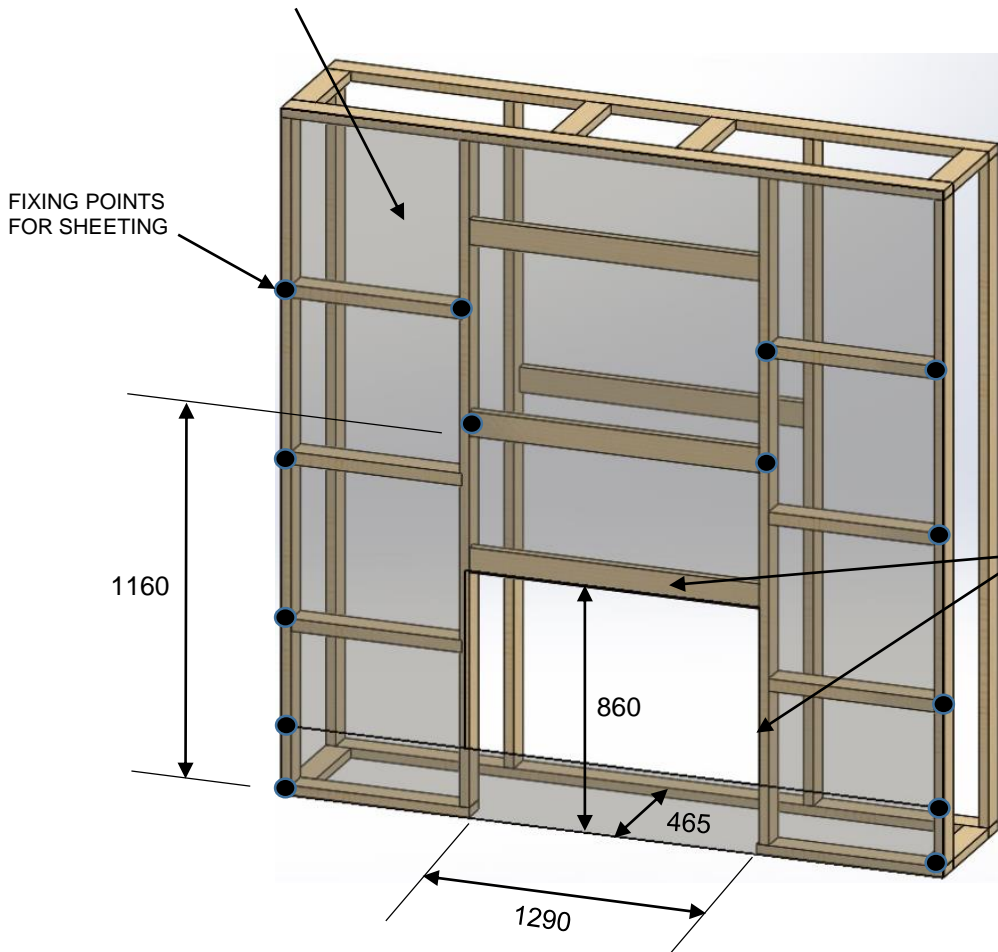

## FRAMING SIZE SLR X

NON COMBUSTIBLE SHEETING  
13mm FYRCHECK MUST BE  
FITTED AROUND FIRE

**NOTE:** DO NOT CUT SHEETING TO THE OPENING SIZE (860x1290) THERE IS AN OVERLAP REQUIRED

# SLR X NON - COMBUSTIBLE SHEETING

NON COMBUSTIBLE  
SHEETING 13mm  
FYRCHECK MUST BE  
FITTED AROUND  
FIRE

JOIN SHEETING AT  
THIS POINT

1095

482