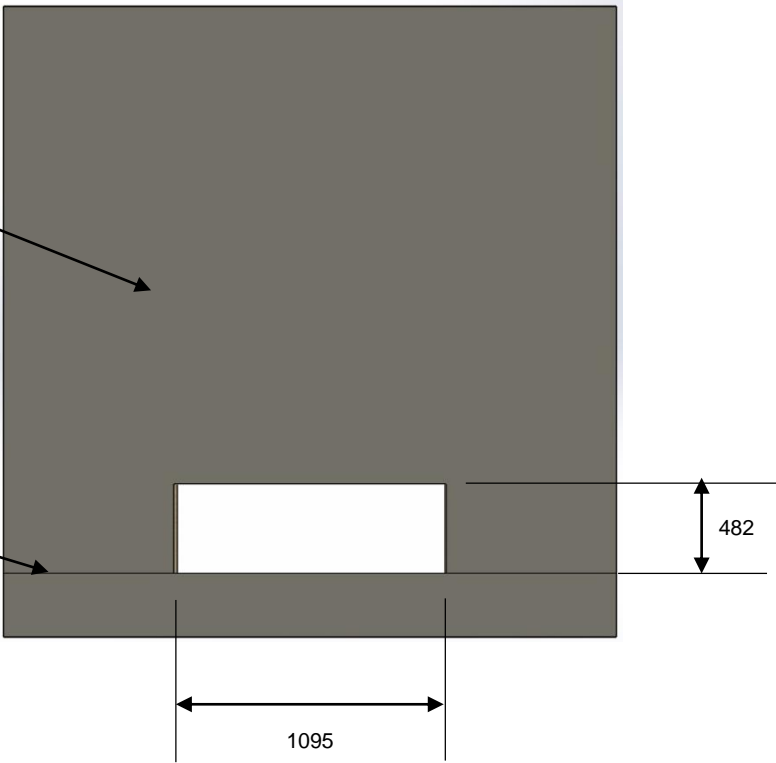

## FRAMING SIZE SLR X

NON COMBUSTIBLE SHEETING  
13mm FYRCHECK MUST BE  
FITTED AROUND FIRE

**NOTE:** DO NOT CUT SHEETING TO THE OPENING SIZE (860x1290) THERE IS AN OVERLAP REQUIRED

# SLR X NON - COMBUSTIBLE SHEETING

NON COMBUSTIBLE  
SHEETING 13mm  
FYRCHECK MUST BE  
FITTED AROUND  
FIRE

JOIN SHEETING AT  
THIS POINT

1095

482